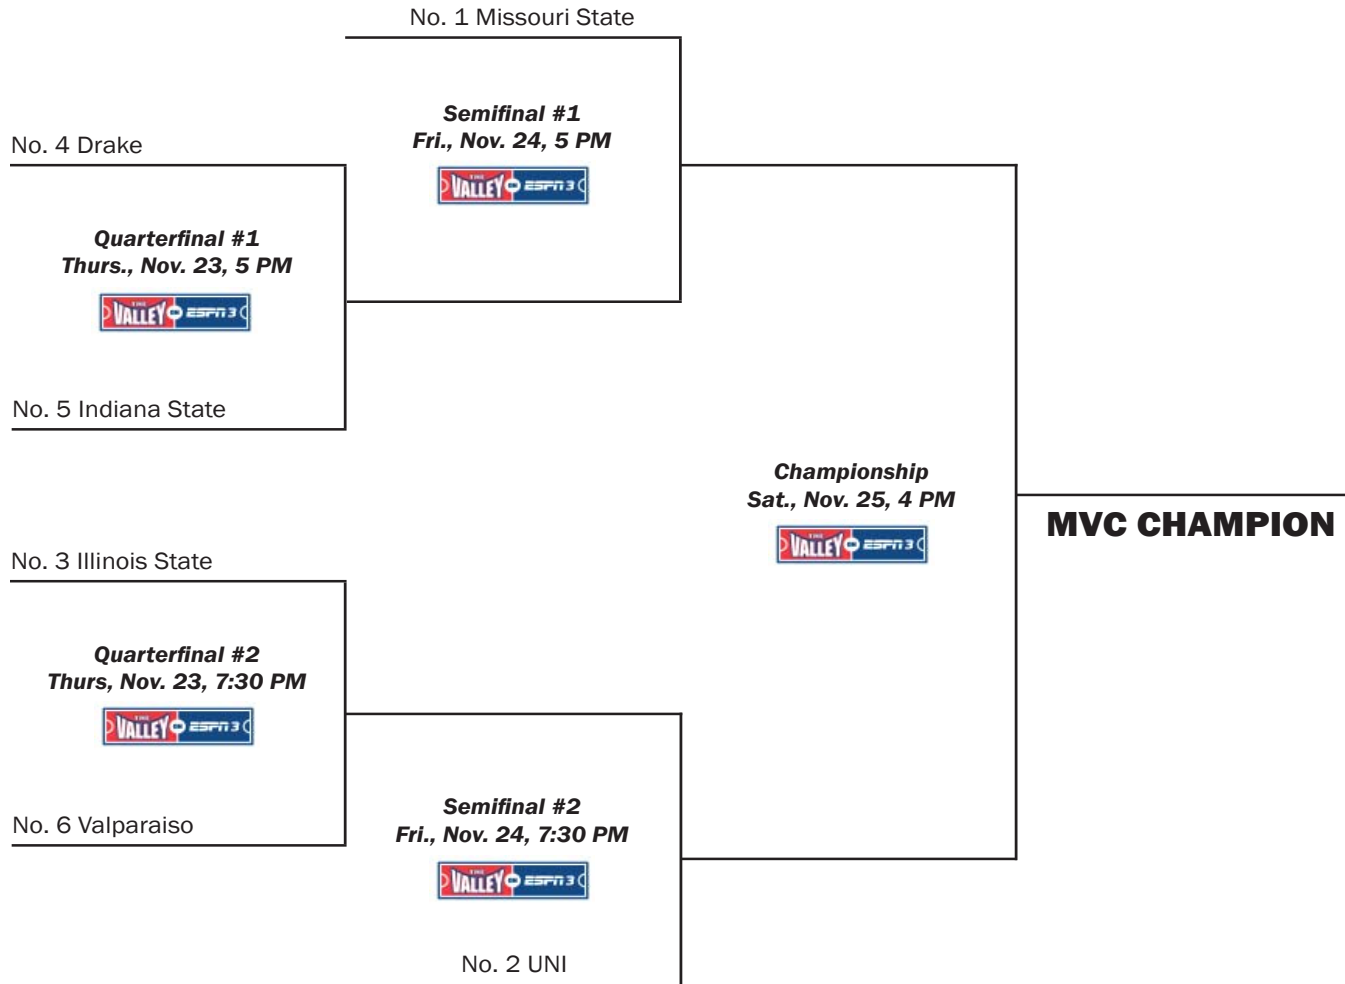

2017 MVC Season Statistics (26-5, 18-0 MVC)

2017 Missouri State Volleyball Missouri State Combined Team Statistics (as of Nov 18, 2017) Conference matches

Overall record: 18-0 Conf: 18-0 Home: 9-0 Away: 9-0 Neutral: 0-0

#	Player	sp	Attack				pct	Set		Serve			re	Dig		Blocking					points	
			k	k/s	e	ta		a	a/s	sa	se	sa/s		dig	dig/s	bs	ba	total	blk/s	be		bhe
17	Johnson,Lily	65	311	4.78	70	898	.268	16	0.25	20	36	0.31	-	292	4.49	7	23	30	0.46	1	0	349.5
5	Wright,Lynsey	65	232	3.57	62	481	.353	1	0.02	6	17	0.09	-	26	0.40	4	39	43	0.66	4	0	261.5
10	Cheffey,Aubrey	58	147	2.53	52	391	.243	4	0.07	0	0	0.00	-	24	0.41	3	34	37	0.64	3	0	167.0
23	Villarreal,Cambree	48	79	1.65	26	289	.183	2	0.04	0	0	0.00	-	35	0.73	6	8	14	0.29	1	0	89.0
6	Boone,Lauren	58	78	1.34	13	221	.294	3	0.05	0	0	0.00	-	31	0.53	1	14	15	0.26	4	0	86.0
14	Irwin,MacKenzie	58	53	0.91	21	131	.244	1	0.02	0	0	0.00	-	14	0.24	7	44	51	0.88	3	0	82.0
11	Ophoven,Ashley	28	38	1.36	26	127	.094	0	0.00	0	0	0.00	-	21	0.75	2	6	8	0.29	0	0	43.0
22	Messa,Daniele	65	26	0.40	4	75	.293	589	9.06	13	11	0.20	-	240	3.69	1	10	11	0.17	1	18	45.0
2	Orlando,Emelie	51	10	0.20	0	23	.435	232	4.55	7	3	0.14	-	53	1.04	0	0	0	0.00	1	0	17.0
19	Mosquera,Mikaela	11	8	0.73	4	24	.167	0	0.00	0	0	0.00	-	3	0.27	1	4	5	0.45	0	0	11.0
7	Dake,Laynie	7	5	0.71	2	15	.200	0	0.00	0	0	0.00	-	3	0.43	0	5	5	0.71	0	0	7.5
8	Butters,Emily	65	1	0.02	0	1	1.000	83	1.28	7	8	0.11	-	406	6.25	0	0	0	0.00	0	0	8.0
3	Snelling,Veronica	6	1	0.17	2	5	-.200	0	0.00	0	0	0.00	-	1	0.17	0	0	0	0.00	0	0	1.0
13	Idos,Gerri	44	0	0.00	0	0	.000	2	0.05	3	3	0.07	-	54	1.23	0	0	0	0.00	0	0	3.0
21	Dudenhoeffer,Ashley	31	0	0.00	0	0	.000	0	0.00	4	3	0.13	-	6	0.19	0	0	0	0.00	0	0	4.0
1	Dixon,Brianne	64	0	0.00	1	1	-1.000	13	0.20	7	3	0.11	-	172	2.69	0	0	0	0.00	0	0	7.0
MISSOURI STATE		65	989	15.22	283	2682	.263	946	14.55	67	84	1.03	42	1381	21.25	32	187	125.5	1.93	18	18	1181.5
Opponents		65	826	12.71	382	2749	.162	781	12.02	42	79	0.65	67	1267	19.49	23	187	116.5	1.79	26	22	984.5

Team Statistics	MSU	OPP	Date	Opponent	Score	Score by set	Att.	
ATTACK								
Kills	989	826	*09-22-17	at Illinois State	w	3-2	17-25,25-13,26-24,14-25,15-11	1075
Errors	283	382	*09-23-17	at Bradley	w	3-1	25-11,25-15,23-25,25-22	254
Total Attacks	2682	2749	*09-25-17	LOYOLA	w	3-0	25-15,25-15,25-19	487
Attack Pct	.263	.162	*09-29-17	INDIANA STATE	w	3-0	25-14,25-19,25-10	689
Kills/Set	15.2	12.7	*09-30-17	EVANSVILLE	w	3-0	25-18,25-10,25-14	726
SET								
Assists	946	781	*10-07-17	at Southern Illinois	w	3-0	25-17,25-21,25-22	505
Assists/Set	14.6	12.0	*10-13-17	at Drake	w	3-2	22-25,25-20,25-18,30-32,15-9	563
SERVE								
Aces	67	42	*10-14-17	at #20 UNI	w	3-1	25-23,29-27,20-25,25-22	2919
Errors	84	79	*10-20-17	BRADLEY	w	3-2	25-17,20-25,19-25,25-14,19-17	1226
Aces/Set	1.0	0.6	*10-21-17	ILLINOIS STATE	w	3-1	25-20,22-25,25-22,25-18	1186
SERVE RECEPTIONS								
Errors	42	67	*10-27-17	at Evansville	w	3-0	27-25,25-23,25-18	265
Errors/Set	0.6	1.0	*10-28-17	at Indiana State	w	3-0	25-14,25-17,25-16	123
Attempts	1217	1457	*10-30-17	VALPARAISO	w	3-1	25-21,22-25,25-18,25-19	977
Reception Pct	.965	.954	*11-04-17	SOUTHERN ILLINOIS	w	3-0	25-20,25-22,25-21	1309
DEFENSE								
Digs	1381	1267	*11-11-17	UNI	w	3-0	25-23,25-23,25-21	1858
Digs/Set	21.2	19.5	*11-12-17	DRAKE	w	3-0	25-21,25-23,25-21	2074
BLOCKING								
Block Solo	32	23	*11-17-17	at Valparaiso	w	3-0	25-20,26-24,25-20	680
Block Assist	187	187	*11-18-17	at Loyola	w	3-1	24-26,25-23,25-14,25-10	301
Total Blocks	125.5	116.5	Record in 3-set matches:10-0 • Record in 4-set matches:5-0 • Record in 5-set matches:3-0					
Blocks/Set	1.9	1.8						
Block Errors	18	26						
Ball handling errors	18	22						
ATTENDANCE								
Total	10532	6685						
Dates/Avg Per Date	9/1170	9/743						
Neutral site #/Avg	0/0							
Current win streak	18	-						
Home win streak	9	-						

2017 MISSOURI VALLEY CONFERENCE VOLLEYBALL CHAMPIONSHIP NOV. 23-25 • NORMAL, IL.

All matches will be played at Redbird Arena on the campus of Illinois State University.